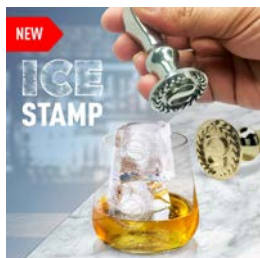

### Evora 325ml (11 fl oz) Cork Base Ceramic Mug

The Evora mug is stunning & functional. The unique built in cork coaster bottom not only adds curb appeal but helps keep any surface safe from scratches. The addition of the removable sliding closure lid allows this mug to instantly become a travel companion keeping that stainless steel taste out of your fave earl grey. Hand wash recommended. 4.25" H x 3.25" Diameter  
**Colors:** Black, White, Blue, Gray-Brown

### Octava 30 oz Stainless Steel/Polypropylene Mug

The Octava 30 oz Stainless Steel/Polypropylene Mug is a popular dupe for retail. Made of stainless steel outer shell with black polypropylene inner lining. Comes with clear screw-on lid with a high-wall leak resistant feature, and has 3-position color matched swivel top.

### Ice Stamp

Hand held Ice Stamper with a custom shape emblem mounted on standard handle. Choice of gold or silver plating. Embossed logo with smooth or textured back

**Colors:** Shiny Gold, Shiny Silver